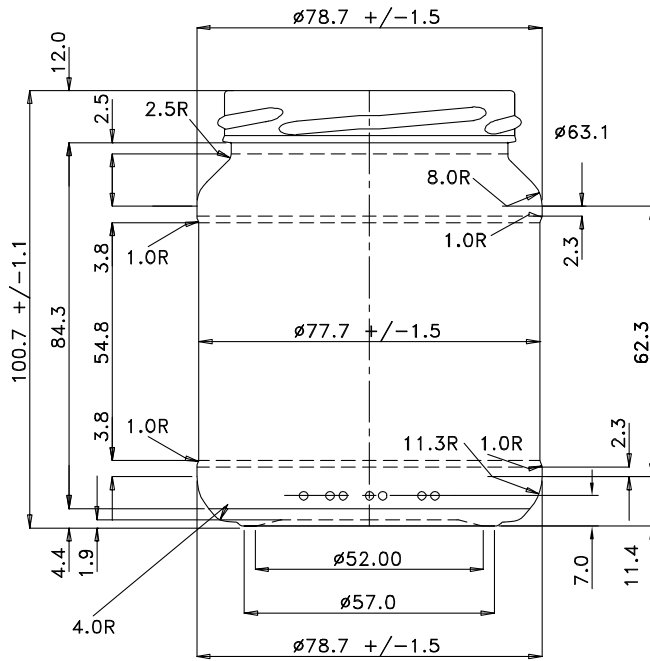

18 24

HS FRENCH FLINT

THE GLASS CONTAINER SPECIALISTS

1LB GLASS HONEY JAR (TWIST OFF)

Product code	HON1LBT/OB
Finish	70mm Twist-Off
Capacity	358ml
Brim-full capacity	368ml