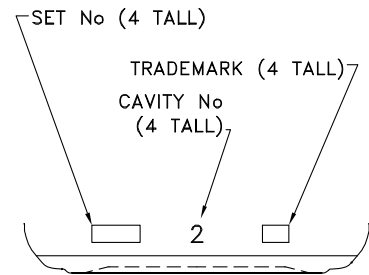

18 24

HS FRENCH FLINT

THE GLASS CONTAINER SPECIALISTS

1LB GLASS HONEY JAR (TWIST OFF)

Product code	HON1LBT/OB
Finish	70mm Twist-Off
Capacity	358ml
Brim-full capacity	368ml